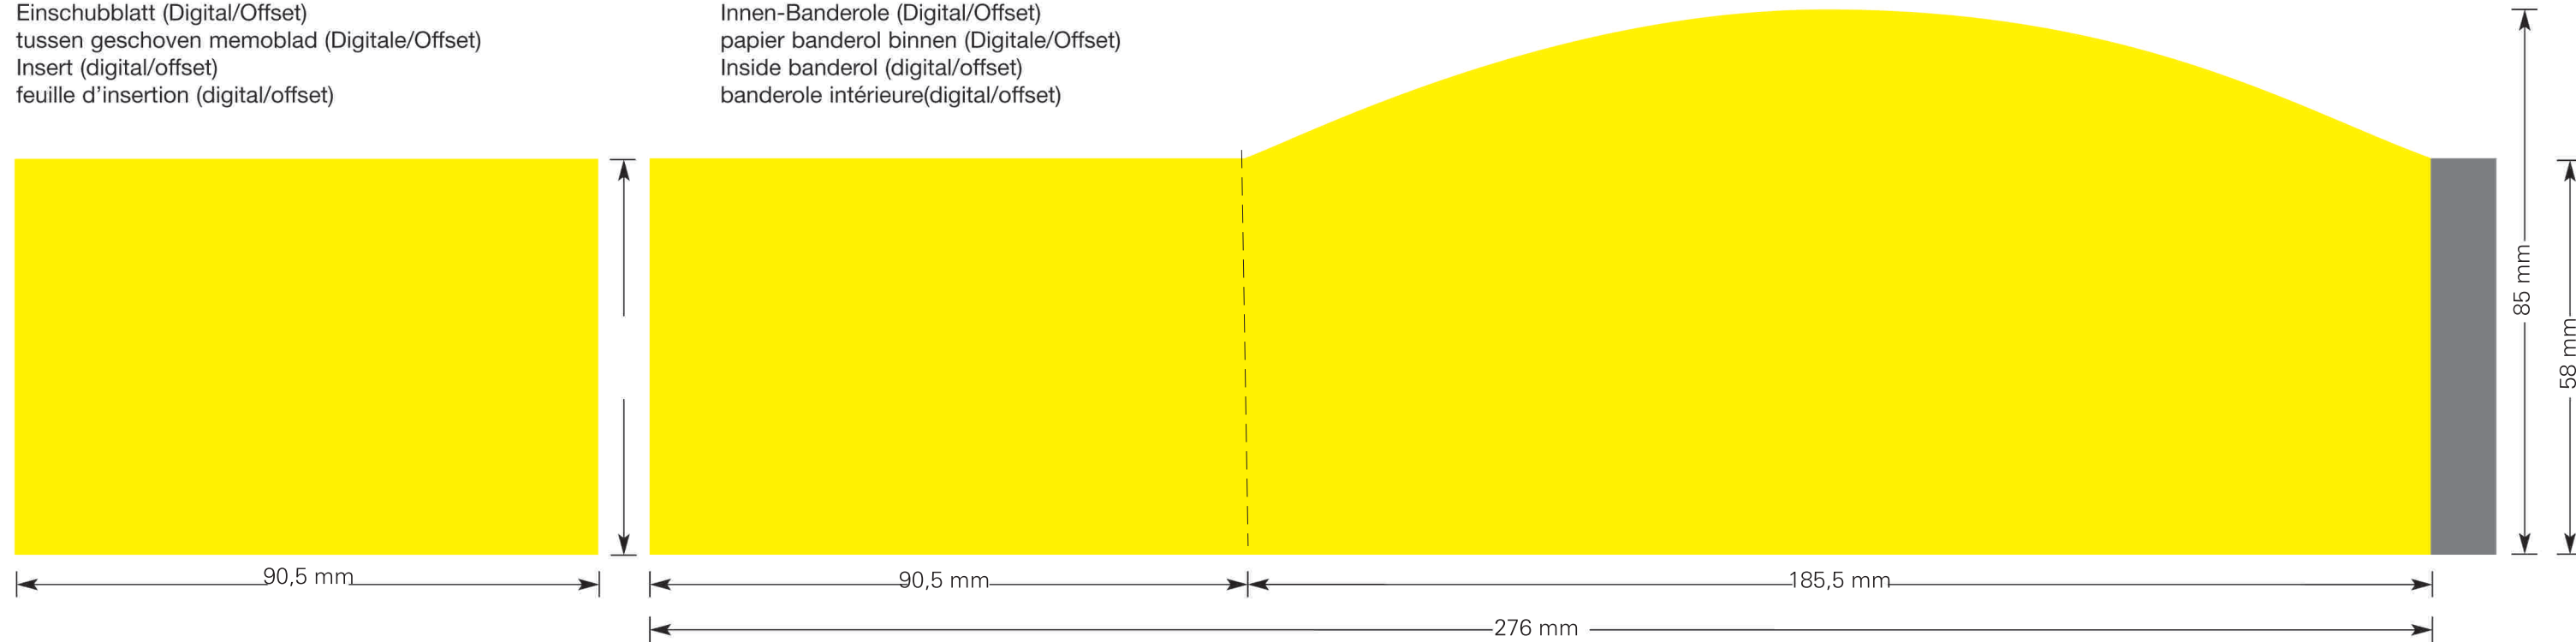

Einschubblatt (Digital/Offset)  
 tussen geschoven memoblad (Digitale/Offset)  
 Insert (digital/offset)  
 feuille d'insertion (digital/offset)

Innen-Banderole (Digital/Offset)  
 papier banderol binnen (Digitale/Offset)  
 Inside banderol (digital/offset)  
 banderole intérieure(digital/offset)

### Punching and cutting contours for Art. 023

Insert (digital)

Inside banderol (digital)

For the print we require:

- Print PDF in 300 DPI resolution (please remove any punching contour/cutting line in the file.)
- The print must have a minimum cutting allowance all around of 3 mm.
- Please send us a binding colour printout in any event.

- Punching/cutting line
- ..... Cutting allowance
- - - Grooving line