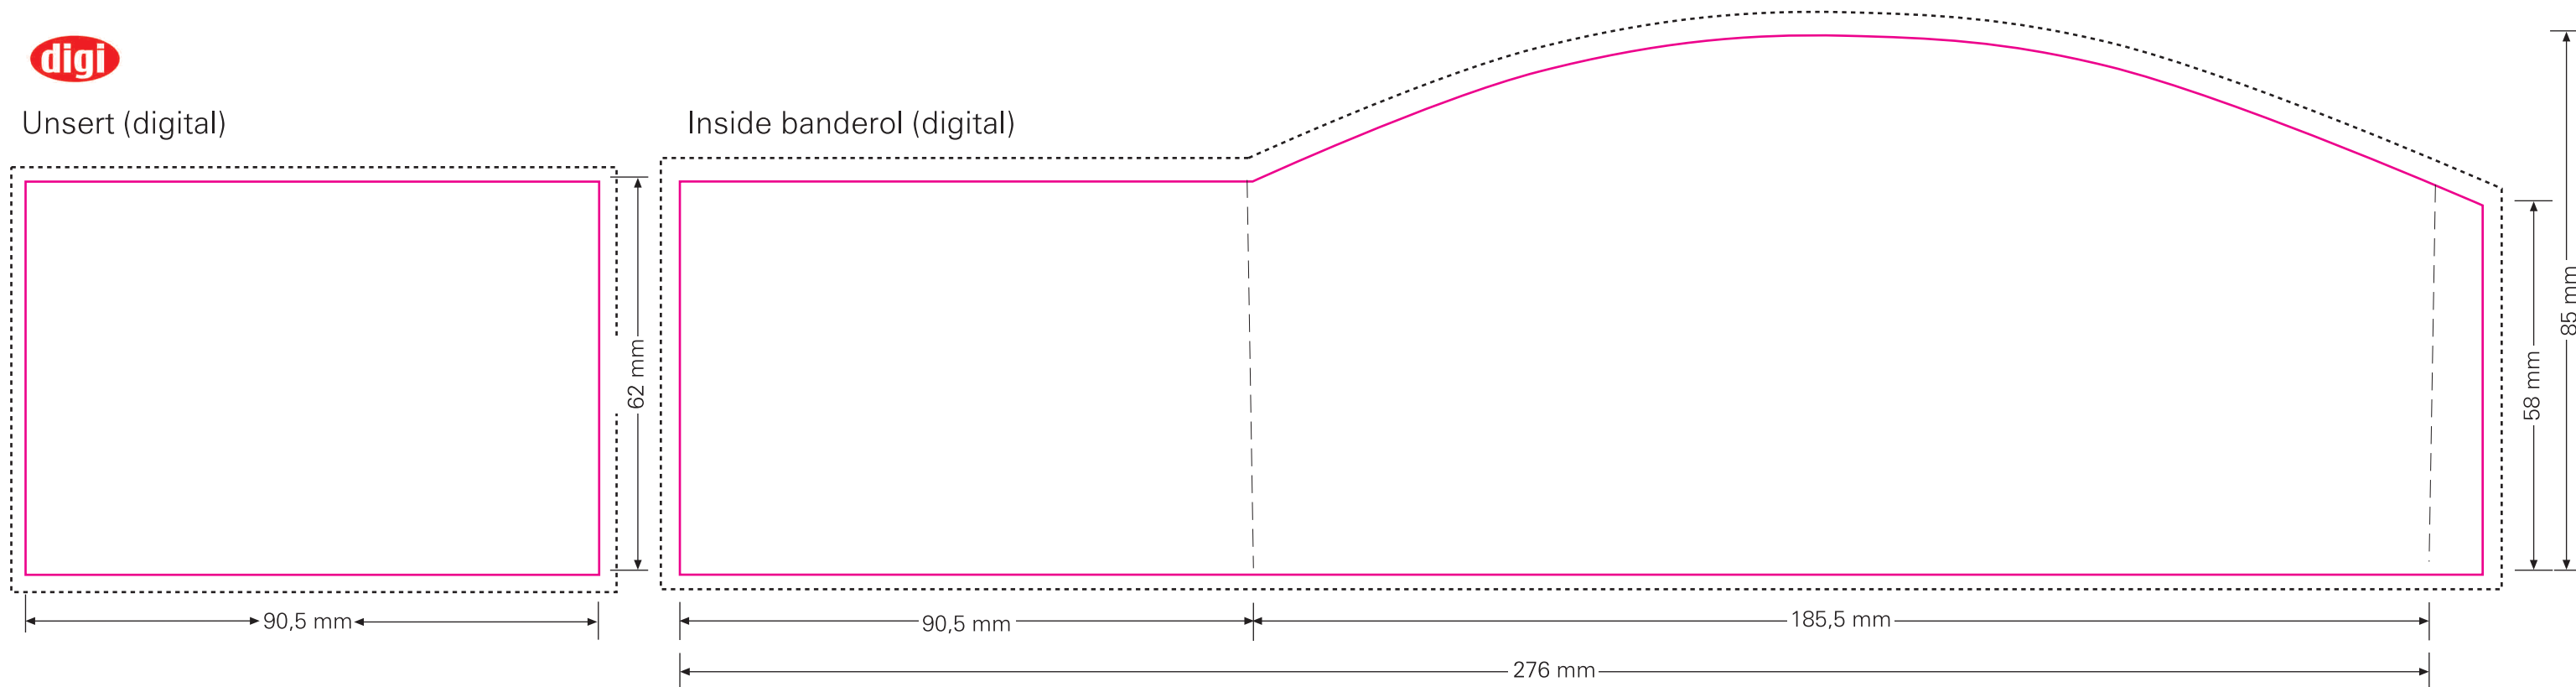

Einschubblatt (Digital/Offset)  
 tussen geschoven memoblad (Digitale/Offset)  
 Insert (digital/offset)  
 feuille d'insertion (digital/offset)

Innen-Banderole (Digital/Offset)  
 papier banderol binnen (Digitale/Offset)  
 Inside banderol (digital/offset)  
 banderole intérieure(digital/offset)

### Punching and cutting contours for Art. 023

Insert (digital)

Inside banderol (digital)

For the print we require:

- Print PDF in 300 DPI resolution (please remove any punching contour/cutting line in the file.)
- The print must have a minimum cutting allowance all around of 3 mm.
- Please send us a binding colour printout in any event.

- Punching/cutting line
- ..... Cutting allowance
- - - Grooving line